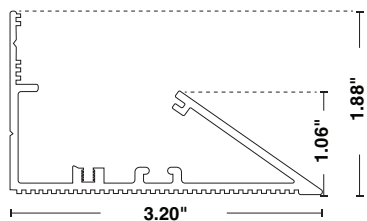

Product shown: QUOVA-MICRO