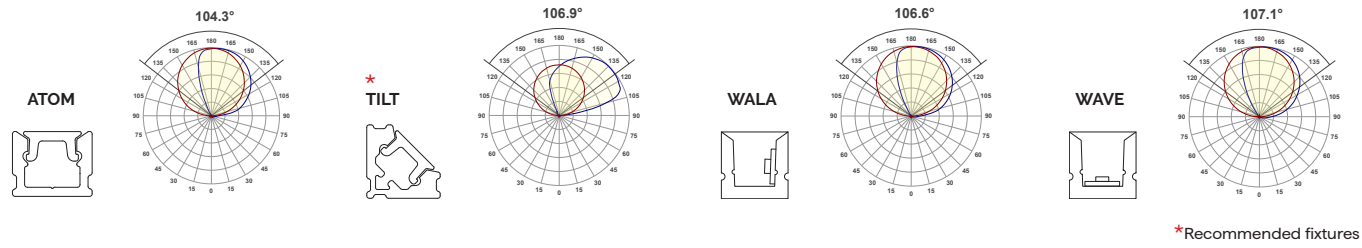

### LED STRIPS

LED STRIPS No extrusion	STATIC WHITE (SW)	STATIC WHITE INDIVIDUALLY ADDRESSABLE (SW-IA)	STATIC WHITE STOCKING DISTRIBUTOR (SD-SW)	STATIC WHITE HIGH EFFICACY (SW-HE)	STATIC WHITE HIGH EFFICACY PLUS (SW-HE+)	DYNAMIC WHITE HIGH EFFICACY (DW-HE)	STATIC COLOR (SC)	WARM DIM (WD)	RGB	RGBW	RGBW HIGH EFFICACY (RGBW-HE)
	15W/ft 3.0W/ft 4.0W/ft 5.0W/ft 6.0W/ft	5.0W/ft	2.0W/ft 4.0W/ft 6.0W/ft	1.5W/ft 3.0W/ft 6.0W/ft 9.0W/ft	3.0W/ft 6.0W/ft	3.0W/ft 5.0W/ft 8.0W/ft	5.0W/ft	6.0W/ft	6.0W/ft	6.0W/ft	4.0W/ft 8.0W/ft
	✓	✓	✓	✓	✓	✓	✓	✓	✓	✓	✓