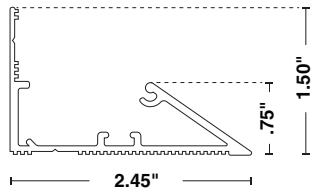

QUOVA STANDARD

QUOVA STANDARD acts as a carrier for many of the QTL fixtures and creates a cove for a variety fixtures and light engines. Light engines are hidden within the small pre-made covers, eliminating glare. Carrier and light fixture components are assembled in the field, allowing for simple, fast, and tidy installations.