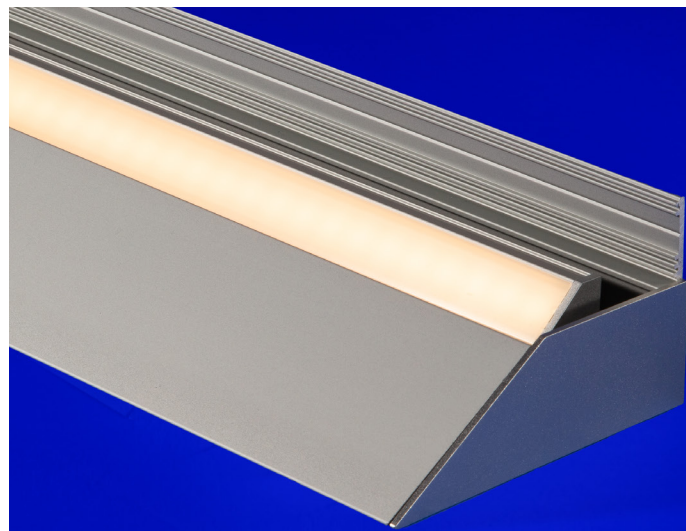

# QUOVA

KNIFE EDGE

QTL.lighting

- MICRO and STANDARD options create a cove for a variety of QTL fixtures or light engines.
- The fixture design provides complete visual cutoff while not clipping the beam, preventing glare and eliminating projected shadows.
- QUOVA can be installed early in the construction process, with light fixtures added after finishing work is complete. This allows for simple and fast installation.
- Pre-mitered, field assembled Inside/outside corners are available.
- Joiner brackets allow for easy alignment.
- All QUOVA products have Declare labels

### QUOVA MICRO

QUOVA MICRO is a remarkably small knife edge that acts as a carrier for Micro 5 LED fixtures and many LED strips with or without the LED SHIELD Accessory. Light engines are hidden within the small pre-made covers, eliminating glare. Carrier and light fixture components are assembled in the field, allowing for simple, fast, and tidy installations.

### QUOVA STANDARD

QUOVA STANDARD acts as a carrier for many of the QTL fixtures and creates a cove for a variety fixtures and light engines. Light engines are hidden within the small pre-made covers, eliminating glare. Carrier and light fixture components are assembled in the field, allowing for simple, fast, and tidy installations.