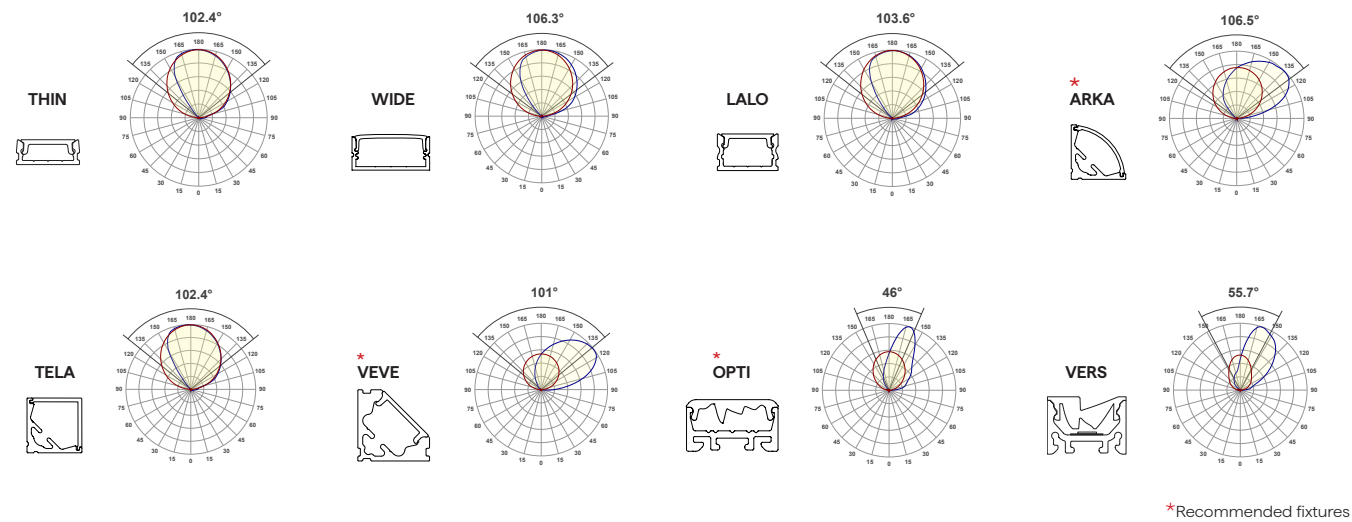

QUOVA-STANDARD

FIXTURES

Product shown: QUOVA-MICRO