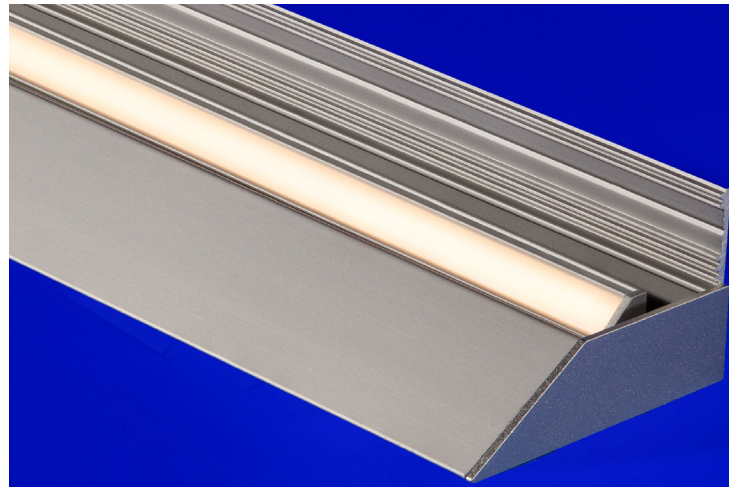

# QUOVA

KNIFE EDGE

QTL.lighting

- MICRO and STANDARD options create a cove for a variety of QTL fixtures or light engines.
- The fixture design provides complete visual cutoff while not clipping the beam, preventing glare and eliminating projected shadows.
- QUOVA can be installed early in the construction process, with light fixtures added after finishing work is complete. This allows for simple and fast installation.
- Pre-mitered, field assembled Inside/outside corners are available.
- Joiner brackets allow for easy alignment.
- All QUOVA products have Declare labels

### QUOVA MICRO

QUOVA MICRO is a remarkably small knife edge that acts as a carrier for Micro 5 LED fixtures and many LED strips with or without the LED SHIELD Accessory. Light engines are hidden within the small pre-made covers, eliminating glare. Carrier and light fixture components are assembled in the field, allowing for simple, fast, and tidy installations.

### QUOVA STANDARD

QUOVA STANDARD acts as a carrier for many of the QTL fixtures and creates a cove for a variety fixtures and light engines. Light engines are hidden within the small pre-made covers, eliminating glare. Carrier and light fixture components are assembled in the field, allowing for simple, fast, and tidy installations.