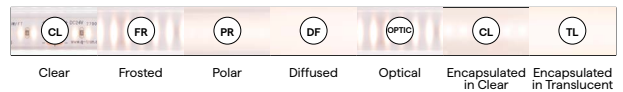

MICRO 5

QUICK REFERENCE

MICRO 5

SMALL LINEAR FIXTURES

Lumens/ft:
Up to 323 at
4.0W/ft

Color
Temperature:
2000K-5500K

CRI:
Up to 98

Color:
SW, DW-HE, RGB

Options comply with
Buy American Act

All MICRO 5 fixtures have
Declare labels and are
Red List Approved

	FLAT LENS	OPTICAL LENS	ENCAPSULATED	DROP LENS
MICRO 5 ALTA Low-profile with magnet mount installation	 .44"W X .43"H 120° DF, FR	 .44"W X .57"H 30° OPTIC	 .44"W X .43"H CL, TL	 .44"W X .63"H 113° DF, FR
MICRO 5 ATOM Low-profile surface mount	 .44"W X .37"H 120° DF, FR	 .44"W X .51"H 20° OPTIC	 .44"W X .37"H CL, TL	
MICRO 5 TILT Sleek flat 45° angled	 .44"W X .44"H 120° DF, FR			
MICRO 5 SLITE Two piece mud-in fixture	 2.08"W X .44"H 120° DF		 2.08"W X .44"H CL, TL	
MICRO 5 KICKER Recessable with asymmetrical direction	 .71"W X .41"H 110° DF		 .71"W X .41"H TL	

Diagrams not to scale

▲ Beam angle

Diode Visibility

AMA Sushi at Rosewood Miramar Beach
 Lighting Designer: e2 Lighting Design
 Architect: AvroKO
 Location: Montecito, CA
 Products: Q-CAP WALA, MICRO 5 ALTA-FLAT (01)