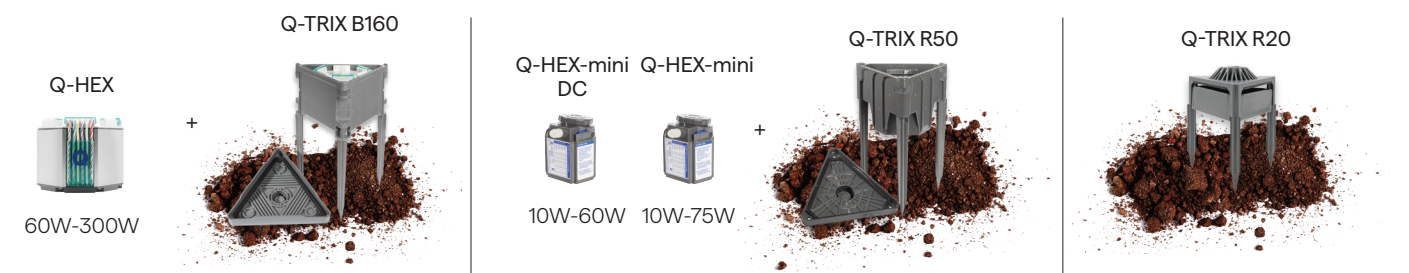

FROM POWER TO LIGHT:

See how the Q-SCAPE direct burial system pairs with our encapsulated linear and landscape fixtures to create a complete system.

Q-WIRE
Outdoor, underground, and marine grade rated wire.

Q-TRIX
Direct burial junction box and/or power supply enclosure.

Q-HEX
Fully epoxied 10 to 300 watt power supplies designed to work with Q-TRIX enclosures.

Q-VAULT
IP68 direct burial power supply enclosure with exceptional durability.

Q-TRIX + Q-HEX

Q-TRIX
DIRECT BURIAL POWER SUPPLY ENCLOSURES

Provides ultimate stability and versatility for landscape lighting fixtures. The triangular design acts like a tripod, ensuring a more stable mount compared to single-stake methods.

Q-HEX
AC & DC POWER SUPPLY - 10W-300W

Our compact Q-HEX power supplies are specifically designed to fit into our Q-TRIX direct burial enclosures, and offer output voltages of either 12V or 24V.

DC

AC

Q-SCAPE ACCESSORIES