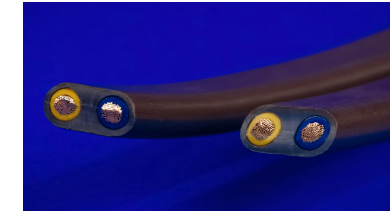

FROM POWER TO LIGHT:

See how the Q-SCAPE direct burial system pairs with our encapsulated linear and landscape fixtures to create a complete system.

Q-WIRE
Outdoor, underground, and marine grade rated wire.

Q-TRIX
Direct burial junction box and/or power supply enclosure.

Q-HEX
Fully epoxied 10 to 300 watt power supplies designed to work with Q-TRIX enclosures.

Q-VAULT
IP68 direct burial power supply enclosure with exceptional durability.

Q-SET
Fully epoxied 30 to 900 watt cartridge style power supply designed to work with Q-VAULT enclosures.

Q-CLIKS & INSERTS
Water tight threaded fittings for QTL direct burial enclosures.

Q-VAULT + Q-SET

Q-TRIX + Q-HEX

Q-TRIX
DIRECT BURIAL POWER SUPPLY ENCLOSURES

Provides ultimate stability and versatility for landscape lighting fixtures. The triangular design acts like a tripod, ensuring a more stable mount compared to single-stake methods.