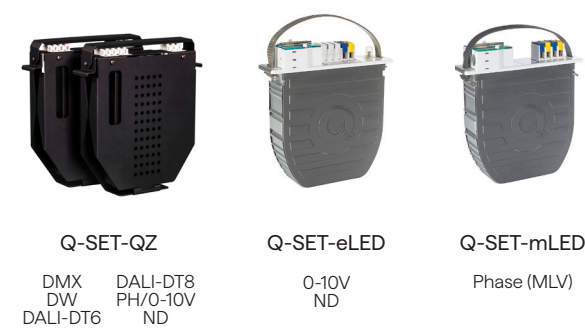

Q-TRIX
Direct burial junction box and/or power supply enclosure.

Q-HEX
Fully epoxied 10 to 300 watt power supplies designed to work with Q-TRIX enclosures.

Q-VAULT
IP68 direct burial power supply enclosure with exceptional durability.

Q-SET
AC & DC POWER SUPPLY - 30W-900W

For the first time, a power supply has received not one but three NRTL listings: landscape lighting systems, pool and spa lighting system, and low voltage lighting systems. All Q-SETS are fully potted for additional environmental protection and designed to work with Q-VAULT-5.

Q-TRIX + Q-HEX

Q-TRIX
DIRECT BURIAL POWER SUPPLY ENCLOSURES

Provides ultimate stability and versatility for landscape lighting fixtures. The triangular design acts like a tripod, ensuring a more stable mount compared to single-stake methods.

Q-HEX
AC & DC POWER SUPPLY - 10W-300W

Our compact Q-HEX power supplies are specifically designed to fit into our Q-TRIX direct burial enclosures, and offer output voltages of either 12V or 24V.

DC

AC

Q-SCAPE ACCESSORIES