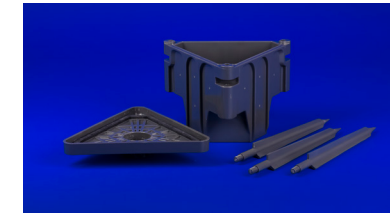

FROM POWER TO LIGHT:

See how the Q-SCAPE direct burial system pairs with our encapsulated linear and landscape fixtures to create a complete system.

Q-WIRE
Outdoor, underground, and marine grade rated wire.

Q-TRIX
Direct burial junction box and/or power supply enclosure.

Q-HEX
Fully epoxied 10 to 300 watt power supplies designed to work with Q-TRIX enclosures.

Q-VAULT
IP68 direct burial power supply enclosure with exceptional durability.

Q-SET
Fully epoxied 30 to 900 watt cartridge style power supply designed to work with Q-VAULT enclosures.

Q-CLIKS & INSERTS
Water tight threaded fittings for QTL direct burial enclosures.

Q-VAULT + Q-SET

Q-TRIX + Q-HEX

Q-TRIX
DIRECT BURIAL POWER SUPPLY ENCLOSURES

Provides ultimate stability and versatility for landscape lighting fixtures. The triangular design acts like a tripod, ensuring a more stable mount compared to single-stake methods.