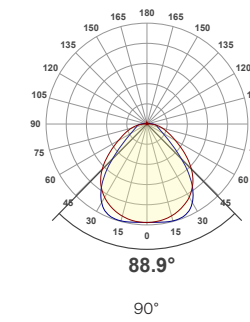

# OPTI LINEAR FIXTURES

Diode Visibility

Optical/40°   Optical/60°   Optical/70°   Optical/90°   Optical/110°   Optical/155°   Optical/180°   Optical/ASYMMETRIC   Optical/FORWARD THROW