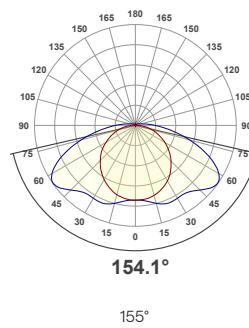

# OPTI LINEAR FIXTURES

Diode Visibility

Optical/40°   Optical/60°   Optical/70°   Optical/90°   Optical/110°   Optical/155°   Optical/180°   Optical/ASYMMETRIC   Optical/FORWARD THROW