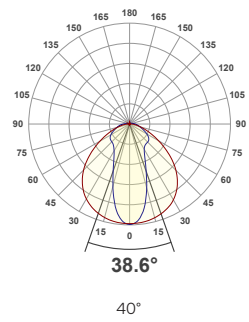

# OPTI LINEAR FIXTURES

Diode Visibility

Optical/40°   Optical/60°   Optical/70°   Optical/90°   Optical/110°   Optical/155°   Optical/180°   Optical/ASYMMETRIC   Optical/FORWARD THROW