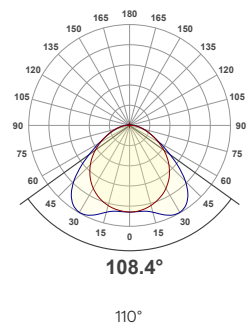

# OPTI LINEAR FIXTURES

Diode Visibility

Optical/40°   Optical/60°   Optical/70°   Optical/90°   Optical/110°   Optical/155°   Optical/180°   Optical/ASYMMETRIC   Optical/FORWARD THROW