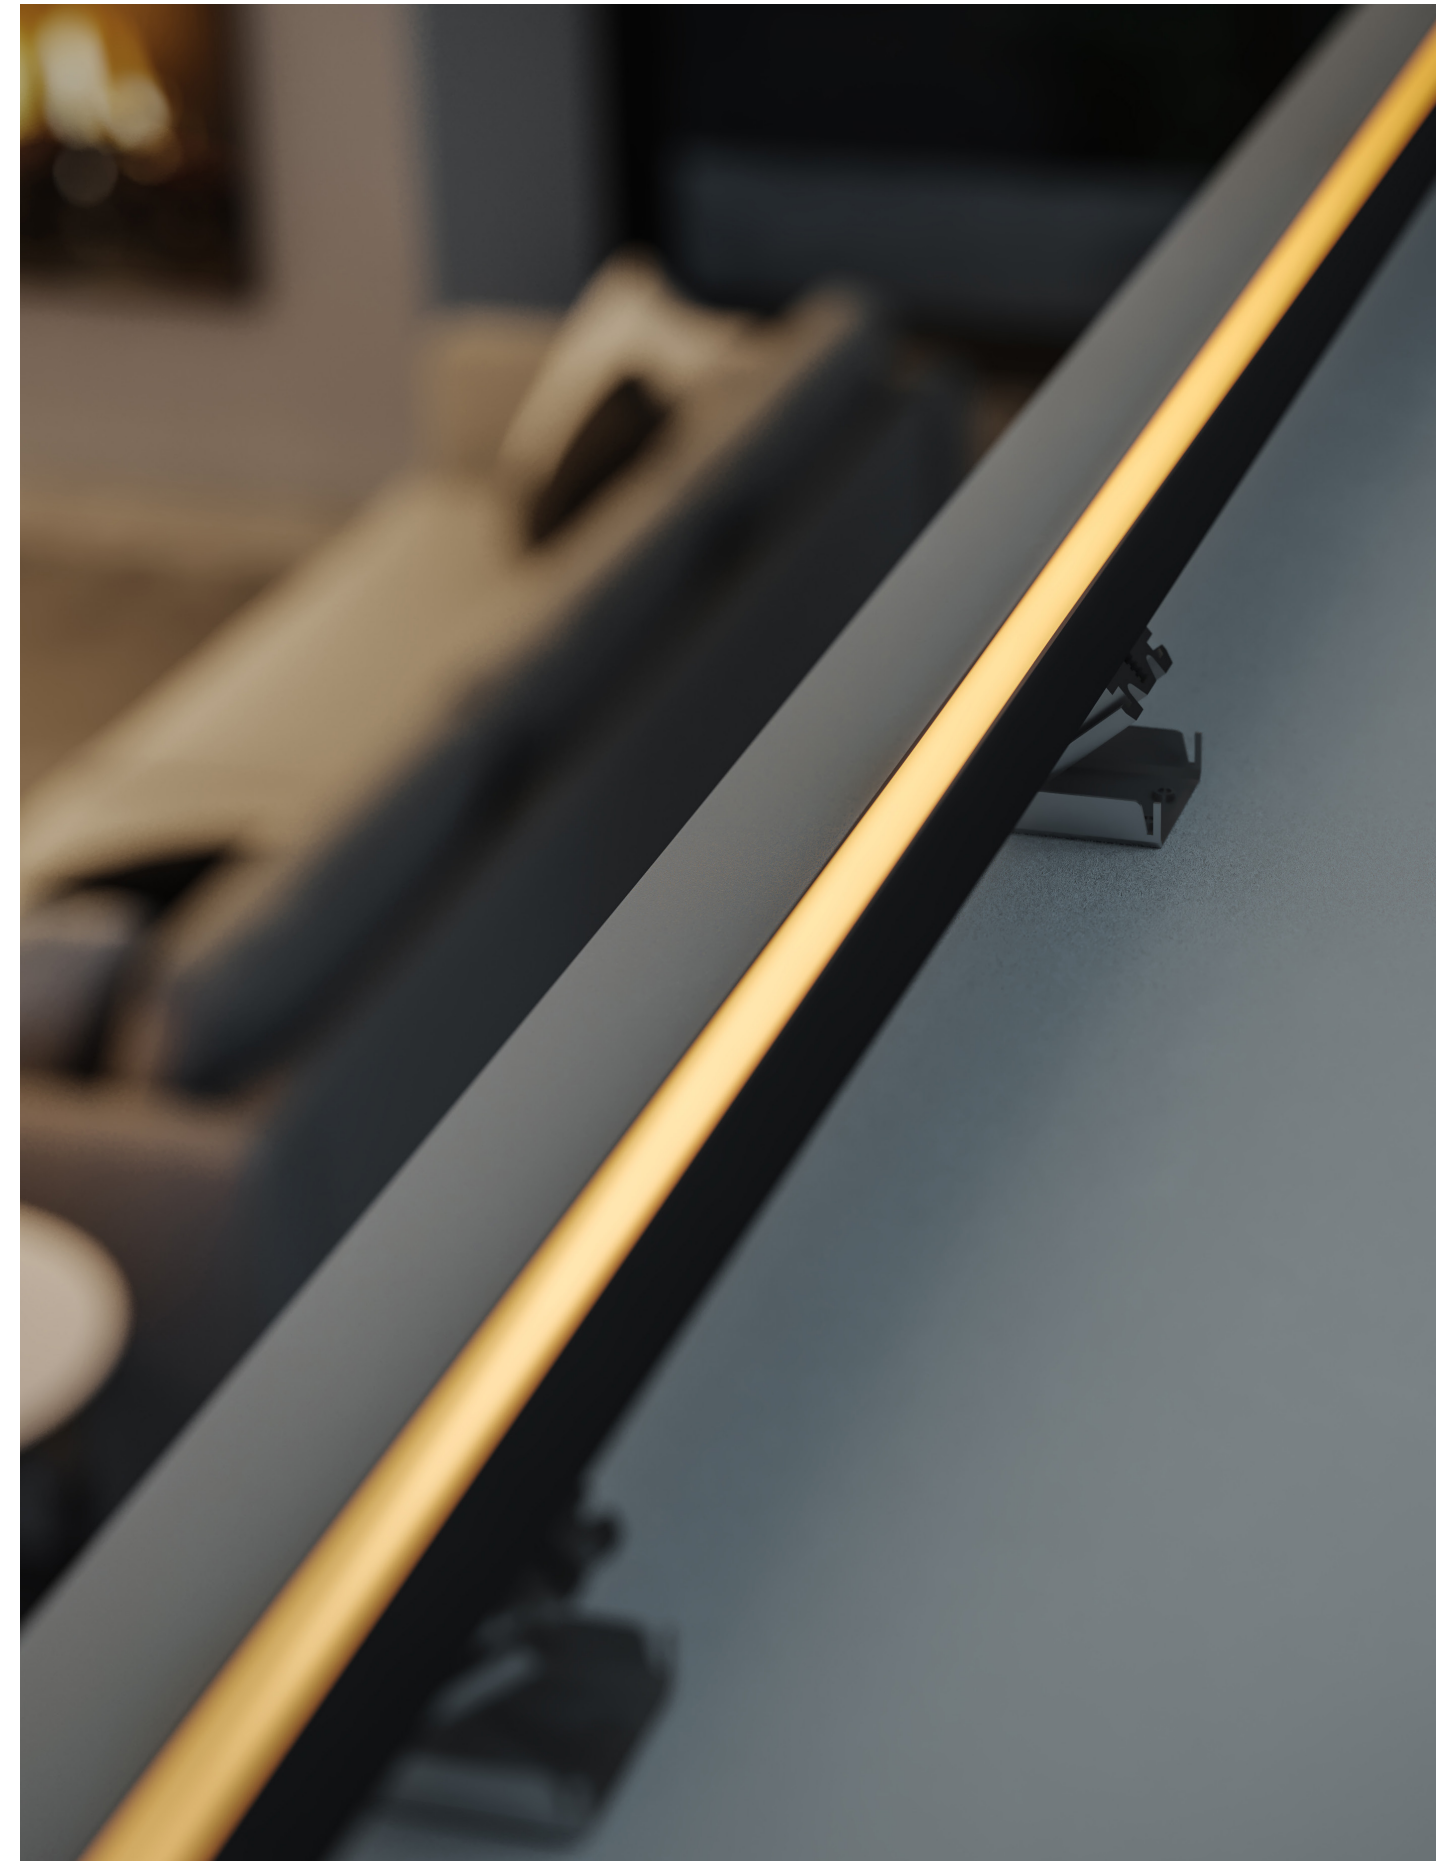

OPTI LINEAR FIXTURES

OPTI-OPTICS (02)

Factory assembled fixtures featuring 9 optical lens options with precision beam control, ideal for surface-mounted or recessed installations. Features high-quality aluminum housings and integrated metal endcaps.