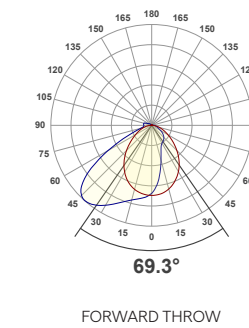

# OPTI LINEAR FIXTURES

Diode Visibility

Optical/40°   Optical/60°   Optical/70°   Optical/90°   Optical/110°   Optical/155°   Optical/180°   Optical/ASYMMETRIC   Optical/FORWARD THROW