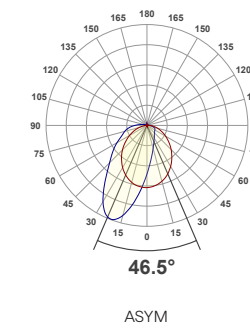

# OPTI LINEAR FIXTURES

Diode Visibility

Optical/40°   Optical/60°   Optical/70°   Optical/90°   Optical/110°   Optical/155°   Optical/180°   Optical/ASYMMETRIC   Optical/FORWARD THROW