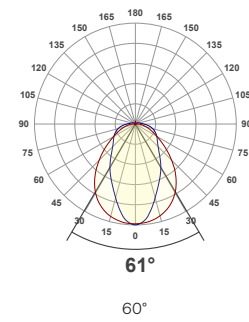

# OPTI LINEAR FIXTURES

Diode Visibility

Optical/40°   Optical/60°   Optical/70°   Optical/90°   Optical/110°   Optical/155°   Optical/180°   Optical/ASYMMETRIC   Optical/FORWARD THROW