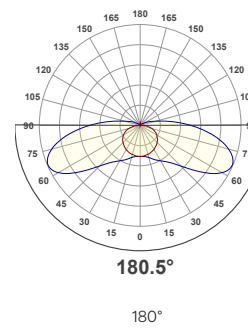

# OPTI LINEAR FIXTURES

Diode Visibility

Optical/40°   Optical/60°   Optical/70°   Optical/90°   Optical/110°   Optical/155°   Optical/180°   Optical/ASYMMETRIC   Optical/FORWARD THROW