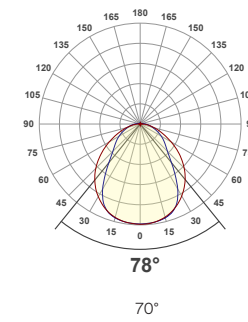

# OPTI LINEAR FIXTURES

Diode Visibility

Optical/40°   Optical/60°   Optical/70°   Optical/90°   Optical/110°   Optical/155°   Optical/180°   Optical/ASYMMETRIC   Optical/FORWARD THROW