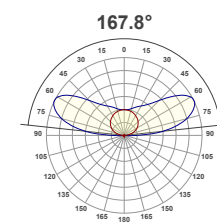

UPLIGHT OPTIONS

Diode Visibility

Asymmetric Optical
40°, 60°, 70°, 90°, 110°, 145°, 170°

Photometric Performance

ASYM

40°

60°

70°

90°

110°

145°

170°