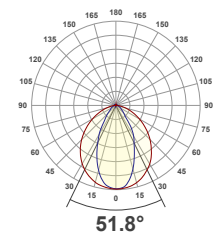

Diode Visibility

Grazer Optical
25°, 40°, 50°

Photometric Performance

GRAZER

25°

40°

50°

DOWNLIGHT - EXTERNAL LENS