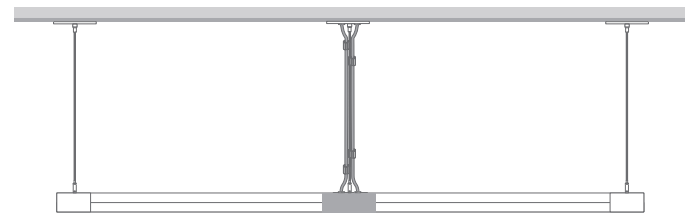

Single cable feed

1. BOOM01-SN-2C-ST-ST-FT-BL-CL-SV-XX
2. BOOM01-DOWN-SW-5.0-35-NA-DF
3. BOOM01-UP-SW-6.0HE-35-110D
4. SK-SF-RD-5"-WH-TB-XX, SK-NF-RD-5"-WH-TB-XX

NOTE: POA available on single

- ① SPECIFY ASSEMBLED FIXTURE DETAILS
- ② SPECIFY DOWNLIGHT
- ③ SPECIFY UPLIGHT
- ④ SPECIFY SUSPENSION KIT

INLINE

Single cable feed

1. BOOM01-IN-2C-ST-ST-FT-BL-CL-SV-(1-XX)(2-XX)
2. BOOM01-DOWN-SW-5.0-35-NA-DF
3. BOOM01-UP-SW-6.0HE-35-110D
4. SK-SF-RD-5"-WH-TB-XX (x2), SK-NF-RD-2"-WH-TB-XX

Double cable feed

1. BOOM01-IN-2C-ST-ST-FT-BL-CL-SV-(1-XX)(2-XX)
2. BOOM01-DOWN-SW-5.0-35-NA-DF
3. BOOM01-UP-SW-6.0HE-35-110D
4. SK-SF-RD-5"-WH-TB-XX, SK-NF-RD-2"-WH-TB-XX (x2)