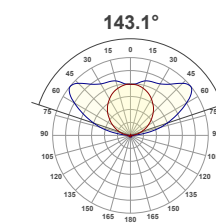

70°

90°

110°

145°

170°

Product shown: BOOM with brass decor panel and black end caps.

SAMPLE ORDER

SINGLE