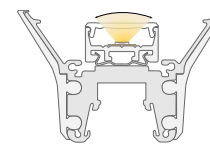

Product shown: BOOM with brass decor panel and black end caps.

UPLIGHT OPTIONS

Diode Visibility

Asymmetric Optical
40°, 60°, 70°, 90°, 110°, 145°, 170°

Photometric Performance

ASYM

40°

60°

70°

90°

110°

145°

170°

Product shown: BOOM with brass decor panel and black end caps.

SAMPLE ORDER

SINGLE

Single cable feed

1. BOOM01-SN-2C-ST-ST-FT-BL-CL-SV-XX
2. BOOM01-DOWN-SW-5.0-35-NA-DF
3. BOOM01-UP-SW-6.0HE-35-110D
4. SK-SF-RD-5"-WH-TB-XX, SK-NF-RD-5"-WH-TB-XX

NOTE: POA available on single

- ① SPECIFY ASSEMBLED FIXTURE DETAILS
- ② SPECIFY DOWNLIGHT
- ③ SPECIFY UPLIGHT
- ④ SPECIFY SUSPENSION KIT