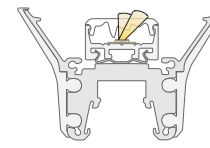

Product shown: BOOM with brass decor panel and black end caps.

UPLIGHT OPTIONS

Diode Visibility

Asymmetric Optical
40°, 60°, 70°, 90°, 110°, 145°, 170°

Photometric Performance

ASYM

40°

60°