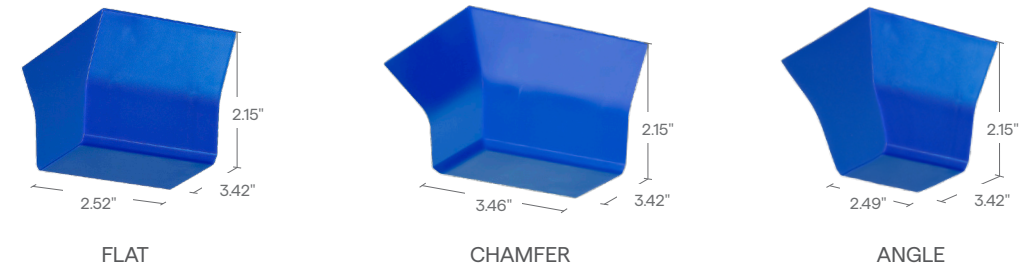

Red List
Approved

Declare.

Product shown: BOOM rectangle with white decor panel and blue end caps.

SHAPES

FIXTURE CROSS-SECTION

EXTRUSION FINISHES

DECOR PANEL FINISHES

END CAP PROFILES