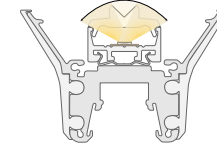

Product shown: BOOM with brass decor panel and black end caps.

UPLIGHT OPTIONS

Diode Visibility

Asymmetric Optical
40°, 60°, 70°, 90°, 110°, 145°, 170°

Photometric Performance

ASYM

40°

60°

70°

90°

110°

145°

170°

Product shown: BOOM with brass decor panel and black end caps.

SAMPLE ORDER

SINGLE

Single cable feed

1. BOOM01-SN-2C-ST-ST-FT-BL-CL-SV-XX
2. BOOM01-DOWN-SW-5.0-35-NA-DF
3. BOOM01-UP-SW-6.0HE-35-110D
4. SK-SF-RD-5"-WH-TB-XX, SK-NF-RD-5"-WH-TB-XX

NOTE: POA available on single

- ① SPECIFY ASSEMBLED FIXTURE DETAILS
- ② SPECIFY DOWNLIGHT
- ③ SPECIFY UPLIGHT
- ④ SPECIFY SUSPENSION KIT