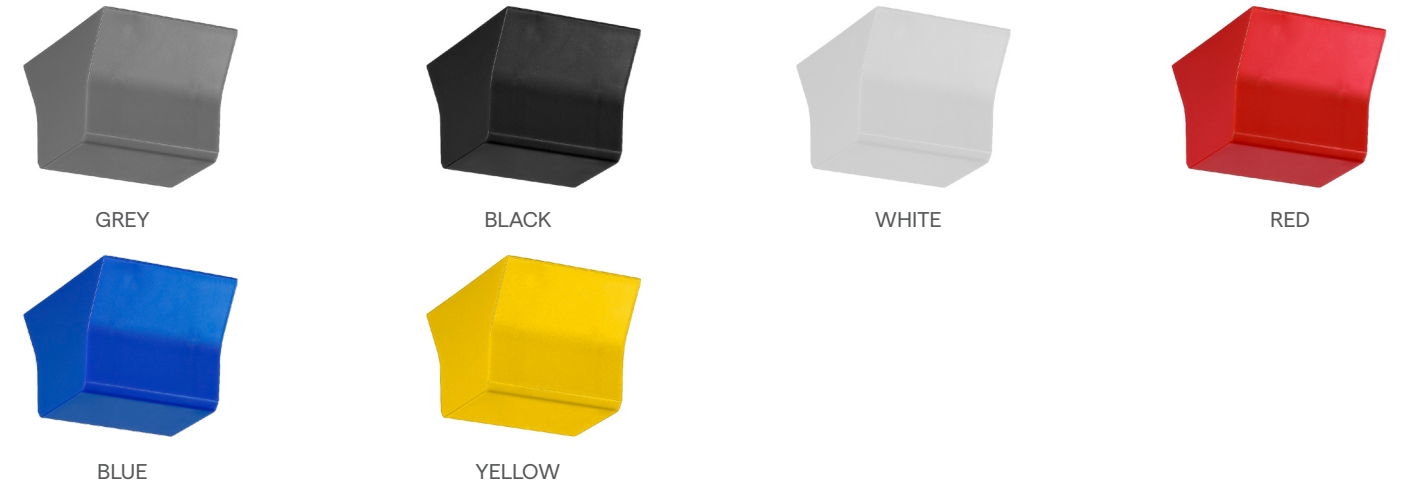

BOOM

BOOM

- Impactful and highly customizable
- Up and down optics allow for flexibility in design
- Decorative panels and end caps match any interior
- Direct and indirect fixture provides primary illumination
- Vast assortment of efficient light engines specifiable down to the inch
- Create lines, continuous runs, L-Shapes, T-Shapes, U-shapes, crosses, squares, and rectangles
- All BOOM products have Declare labels

Red List
Approved

Declare.

Product shown: BOOM rectangle with white decor panel and blue end caps.

SHAPES

FIXTURE CROSS-SECTION

EXTRUSION FINISHES

DECOR PANEL FINISHES

END CAP PROFILES

PAINTED END CAP FINISHES

CONNECTION END CAP PROFILES

Custom color available for extrusions, end caps and decor panels.

Product shown: BOOM with brass decor panel and black end caps.

DOWNLIGHT - INTERNAL LENS