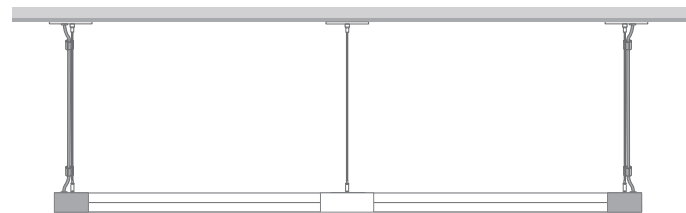

Single cable feed

1. BOOM01-SN-2C-ST-ST-FT-BL-CL-SV-XX
2. BOOM01-DOWN-SW-5.0-35-NA-DF
3. BOOM01-UP-SW-6.0HE-35-110D
4. SK-SF-RD-5"-WH-TB-XX, SK-NF-RD-5"-WH-TB-XX

NOTE: POA available on single

- ① SPECIFY ASSEMBLED FIXTURE DETAILS
- ② SPECIFY DOWNLIGHT
- ③ SPECIFY UPLIGHT
- ④ SPECIFY SUSPENSION KIT

INLINE

Single cable feed

1. BOOM01-IN-2C-ST-ST-FT-BL-CL-SV-(1-XX)(2-XX)
2. BOOM01-DOWN-SW-5.0-35-NA-DF
3. BOOM01-UP-SW-6.0HE-35-110D
4. SK-SF-RD-5"-WH-TB-XX (x2), SK-NF-RD-2"-WH-TB-XX

Double cable feed

1. BOOM01-IN-2C-ST-ST-FT-BL-CL-SV-(1-XX)(2-XX)
2. BOOM01-DOWN-SW-5.0-35-NA-DF
3. BOOM01-UP-SW-6.0HE-35-110D
4. SK-SF-RD-5"-WH-TB-XX, SK-NF-RD-2"-WH-TB-XX (x2)