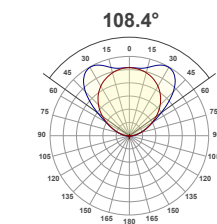

UPLIGHT OPTIONS

Diode Visibility

Asymmetric Optical
40°, 60°, 70°, 90°, 110°, 145°, 170°

Photometric Performance

ASYM

40°

60°

70°

90°

110°

145°

170°