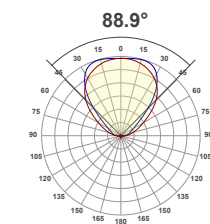

UPLIGHT OPTIONS

Diode Visibility

Asymmetric Optical
40°, 60°, 70°, 90°, 110°, 145°, 170°

Photometric Performance

ASYM

40°

60°

70°

90°

110°

145°

170°