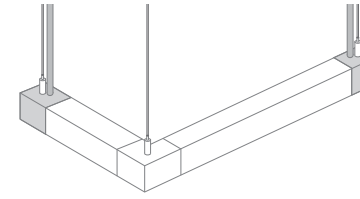

Single cable feed

1. BOOM01-SN-2C-ST-ST-FT-BL-CL-SV-XX
2. BOOM01-DOWN-SW-5.0-35-NA-DF
3. BOOM01-UP-SW-6.0HE-35-110D
4. SK-SF-RD-5"-WH-TB-XX, SK-NF-RD-5"-WH-TB-XX

NOTE: POA available on single

- ① SPECIFY ASSEMBLED FIXTURE DETAILS
- ② SPECIFY DOWNLIGHT
- ③ SPECIFY UPLIGHT
- ④ SPECIFY SUSPENSION KIT

INLINE

Single cable feed

1. BOOM01-IN-2C-ST-ST-FT-BL-CL-SV-(1-XX)(2-XX)
2. BOOM01-DOWN-SW-5.0-35-NA-DF
3. BOOM01-UP-SW-6.0HE-35-110D
4. SK-SF-RD-5"-WH-TB-XX (x2), SK-NF-RD-2"-WH-TB-XX

Double cable feed

1. BOOM01-IN-2C-ST-ST-FT-BL-CL-SV-(1-XX)(2-XX)
2. BOOM01-DOWN-SW-5.0-35-NA-DF
3. BOOM01-UP-SW-6.0HE-35-110D
4. SK-SF-RD-5"-WH-TB-XX, SK-NF-RD-2"-WH-TB-XX (x2)

SHAPES

L-SHAPE

Single cable feed

1. BOOM01-L-2C-ST-ST-FT-BL-CL-SV-(1-XX)(2-XX)
2. BOOM01-DOWN-SW-5.0-35-NA-DF
3. BOOM01-UP-SW-6.0HE-35-110D
4. SK-SF-RD-5"-WH-JB-XX (x2), SK-NF-RD-5"-WH-JB-XX

Double cable feed

1. BOOM01-L-2C-ST-ST-FT-BL-CL-SV-(1-XX)(2-XX)
2. BOOM01-DOWN-SW-5.0-35-NA-DF
3. BOOM01-UP-SW-6.0HE-35-110D
4. SK-DF-RD-5"-WH-TB-XX, SK-NF-RD-2"-WH-TB-XX (x2)

T-SHAPE

Single cable feed

1. BOOM01-T-2C-ST-ST-FT-BL-CL-SV-(1-XX)(2-XX)(3-XX)
2. BOOM01-DOWN-SW-5.0-35-NA-DF
3. BOOM01-UP-SW-6.0HE-35-110D
4. SK-SF-RD-5"-WH-JB-XX (x3), SK-NF-RD-5"-WH-JB-XX