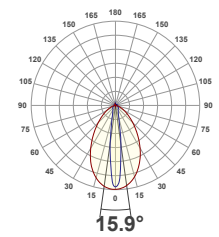

Diode Visibility

Grazer Optical
25°, 40°, 50°

Photometric Performance

GRAZER

25°

40°

50°

DOWNLIGHT - EXTERNAL LENS