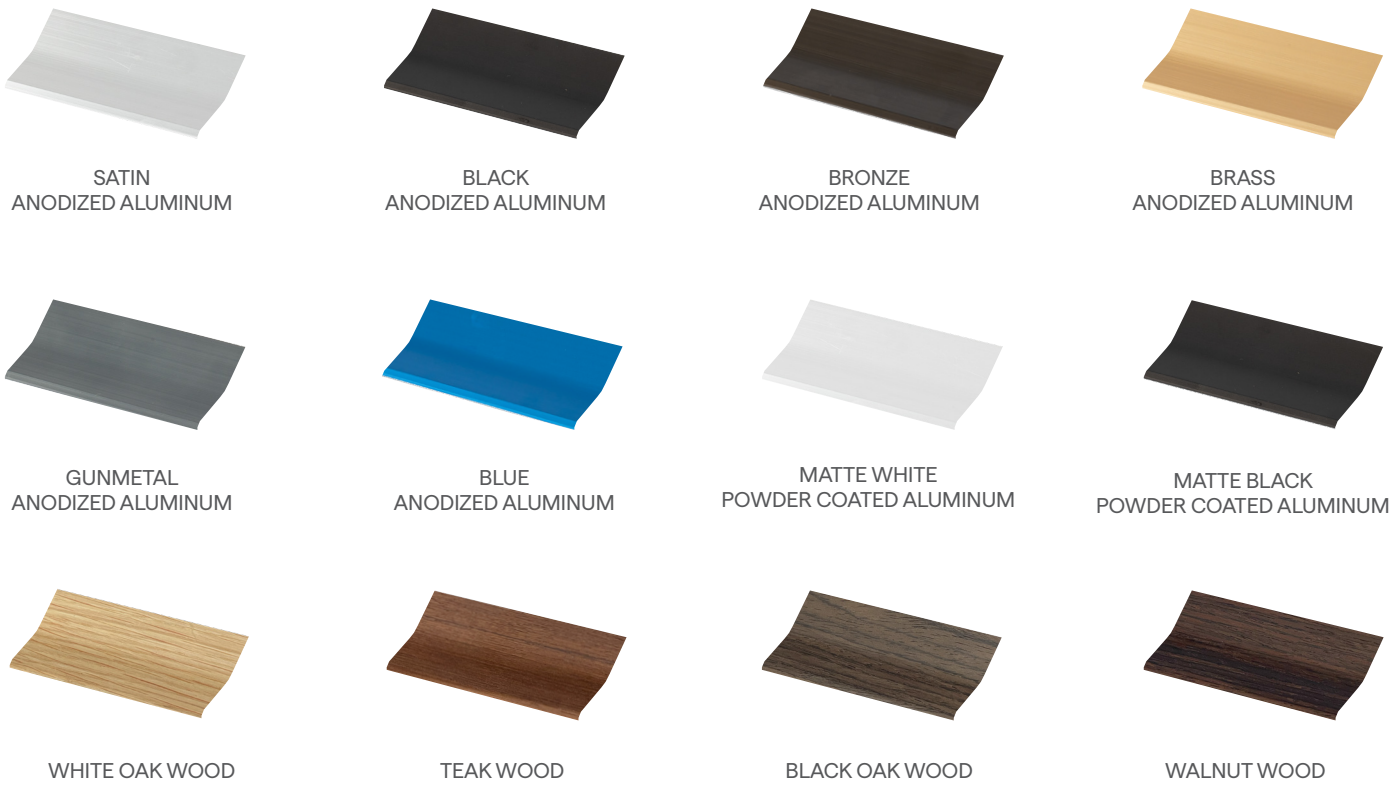

BOOM

BOOM

- Impactful and highly customizable
- Up and down optics allow for flexibility in design
- Decorative panels and end caps match any interior
- Direct and indirect fixture provides primary illumination
- Vast assortment of efficient light engines specifiable down to the inch
- Create lines, continuous runs, L-Shapes, T-Shapes, U-shapes, crosses, squares, and rectangles
- All BOOM products have Declare labels

Red List
Approved

Declare.

Product shown: BOOM rectangle with white decor panel and blue end caps.

SHAPES

FIXTURE CROSS-SECTION

EXTRUSION FINISHES

DECOR PANEL FINISHES

END CAP PROFILES

PAINTED END CAP FINISHES

CONNECTION END CAP PROFILES

Custom color available for extrusions, end caps and decor panels.

Product shown: BOOM with brass decor panel and black end caps.

DOWNLIGHT - INTERNAL LENS