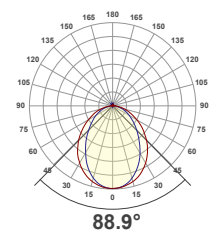

DOWNLIGHT - INTERNAL LENS

Diode Visibility

Photometric Performance

DOWNLIGHT - EXTERNAL LENS

Diode Visibility

If an internal lens was selected, CL or FR external lens is recommended

Photometric Performance

PR