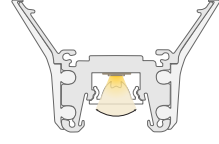

Red List
Approved

Declare.

Product shown: BOOM rectangle with white decor panel and blue end caps.

SHAPES

FIXTURE CROSS-SECTION

EXTRUSION FINISHES

DECOR PANEL FINISHES

END CAP PROFILES

PAINTED END CAP FINISHES

CONNECTION END CAP PROFILES

Custom color available for extrusions, end caps and decor panels.

Product shown: BOOM with brass decor panel and black end caps.

DOWNLIGHT - INTERNAL LENS

Diode Visibility

Grazer Optical
25°, 40°, 50°

Photometric Performance

GRAZER

25°

40°

50°

DOWNLIGHT - EXTERNAL LENS

Diode Visibility

If an internal lens was selected, CL or FR external lens is recommended

Clear Frosted Polar Diffused Gel Insert

Photometric Performance

CL

FR

PR

DIFFUSED