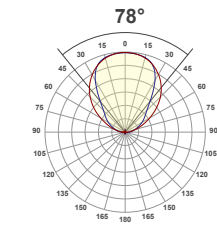

UPLIGHT OPTIONS

Diode Visibility

Asymmetric Optical
40°, 60°, 70°, 90°, 110°, 145°, 170°

Photometric Performance

ASYM

40°

60°

70°

90°

110°

145°

170°