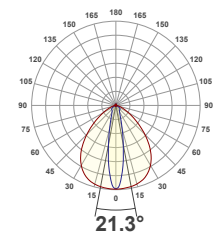

Diode Visibility

Grazer Optical
25°, 40°, 50°

Photometric Performance

GRAZER

25°

40°

50°

DOWNLIGHT - EXTERNAL LENS