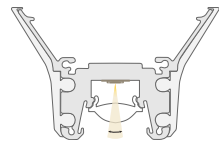

Red List
Approved

Declare.

Product shown: BOOM rectangle with white decor panel and blue end caps.

SHAPES

FIXTURE CROSS-SECTION

EXTRUSION FINISHES

DECOR PANEL FINISHES

END CAP PROFILES

PAINTED END CAP FINISHES

CONNECTION END CAP PROFILES

Custom color available for extrusions, end caps and decor panels.

Product shown: BOOM with brass decor panel and black end caps.

DOWNLIGHT - INTERNAL LENS

Diode Visibility

Grazer Optical
25°, 40°, 50°

Photometric Performance

GRAZER

25°

40°

50°

DOWNLIGHT - EXTERNAL LENS