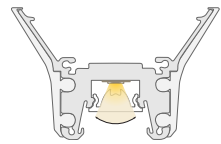

Red List
Approved

Declare.

Product shown: BOOM rectangle with white decor panel and blue end caps.

SHAPES

FIXTURE CROSS-SECTION

EXTRUSION FINISHES

DECOR PANEL FINISHES

END CAP PROFILES

Diode Visibility

Grazer Optical
25°, 40°, 50°

Photometric Performance

GRAZER

25°

40°

50°

DOWNLIGHT - EXTERNAL LENS

Diode Visibility

If an internal lens was selected, CL or FR external lens is recommended

Clear Frosted Polar Diffused Gel Insert

Photometric Performance

CL

FR

PR

DIFFUSED