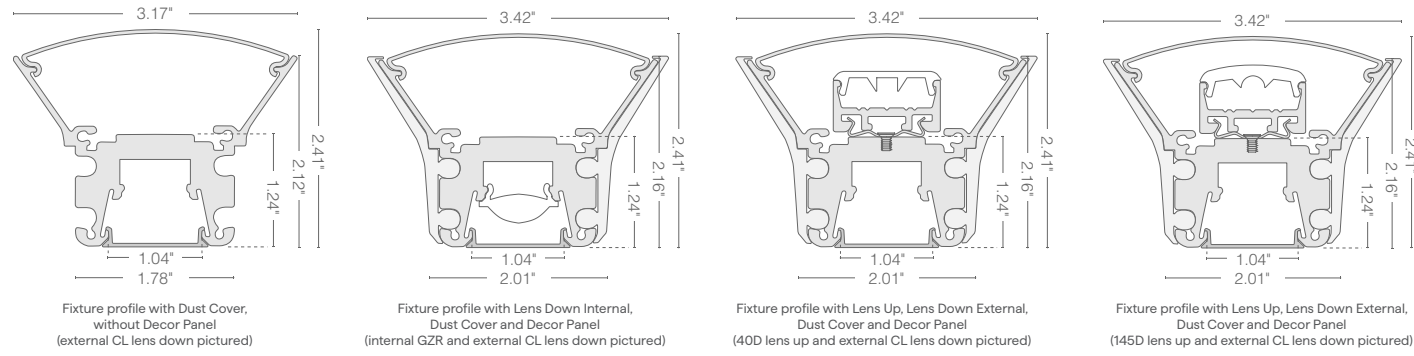

Red List
Approved

Declare.

Product shown: BOOM rectangle with white decor panel and blue end caps.

SHAPES

FIXTURE CROSS-SECTION

EXTRUSION FINISHES

DECOR PANEL FINISHES

END CAP PROFILES