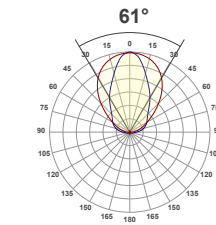

Product shown: BOOM with brass decor panel and black end caps.

UPLIGHT OPTIONS

Diode Visibility

Asymmetric Optical
40°, 60°, 70°, 90°, 110°, 145°, 170°

Photometric Performance

ASYM

40°

60°