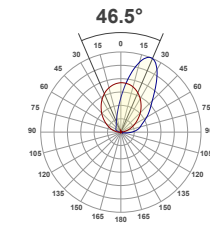

Product shown: BOOM with brass decor panel and black end caps.

UPLIGHT OPTIONS

Diode Visibility

Asymmetric Optical
40°, 60°, 70°, 90°, 110°, 145°, 170°

Photometric Performance

ASYM

40°

60°