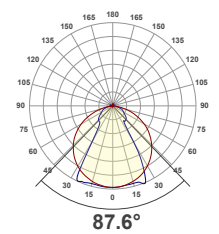

DOWNLIGHT - INTERNAL LENS

Diode Visibility

Photometric Performance

DOWNLIGHT - EXTERNAL LENS

Diode Visibility

If an internal lens was selected, CL or FR external lens is recommended

Photometric Performance

CL