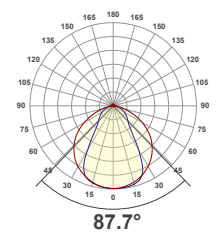

DOWNLIGHT - INTERNAL LENS

Diode Visibility

Photometric Performance

DOWNLIGHT - EXTERNAL LENS

Diode Visibility

If an internal lens was selected, CL or FR external lens is recommended

Photometric Performance

FR