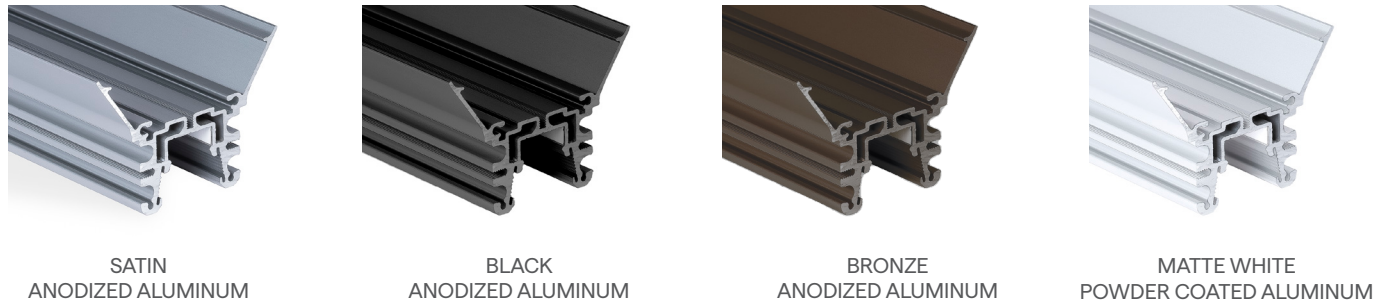

BOOM

BOOM

- Impactful and highly customizable
- Up and down optics allow for flexibility in design
- Decorative panels and end caps match any interior
- Direct and indirect fixture provides primary illumination
- Vast assortment of efficient light engines specifiable down to the inch
- Create lines, continuous runs, L-Shapes, T-Shapes, U-shapes, crosses, squares, and rectangles
- All BOOM products have Declare labels

Red List
Approved

Declare.

Product shown: BOOM rectangle with white decor panel and blue end caps.

SHAPES

FIXTURE CROSS-SECTION

EXTRUSION FINISHES

DECOR PANEL FINISHES

END CAP PROFILES

PAINTED END CAP FINISHES

CONNECTION END CAP PROFILES

Custom color available for extrusions, end caps and decor panels.

Product shown: BOOM with brass decor panel and black end caps.

DOWNLIGHT - INTERNAL LENS