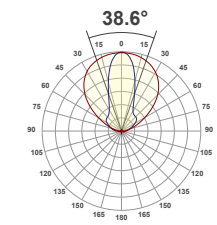

Product shown: BOOM with brass decor panel and black end caps.

UPLIGHT OPTIONS

Diode Visibility

Asymmetric Optical
40°, 60°, 70°, 90°, 110°, 145°, 170°

Photometric Performance

ASYM

40°

60°