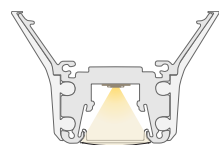

Diode Visibility

Grazer Optical
25°, 40°, 50°

Photometric Performance

GRAZER

25°

40°

50°

DOWNLIGHT - EXTERNAL LENS

Diode Visibility

If an internal lens was selected, CL or FR external lens is recommended

Clear Frosted Polar Diffused Gel Insert

Photometric Performance

CL

FR

PR

DIFFUSED