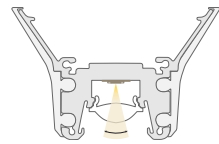

Red List
Approved

Declare.

Product shown: BOOM rectangle with white decor panel and blue end caps.

SHAPES

FIXTURE CROSS-SECTION

EXTRUSION FINISHES

DECOR PANEL FINISHES

END CAP PROFILES

PAINTED END CAP FINISHES

CONNECTION END CAP PROFILES

Custom color available for extrusions, end caps and decor panels.

Product shown: BOOM with brass decor panel and black end caps.

DOWNLIGHT - INTERNAL LENS

Diode Visibility

Grazer Optical
25°, 40°, 50°

Photometric Performance

GRAZER

25°

40°

50°

DOWNLIGHT - EXTERNAL LENS