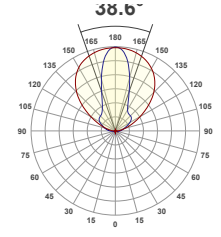

Diode Visibility

Grazer Optical
25°, 40°, 50°

Photometric Performance

GRAZER

25°

40°

50°

DOWNLIGHT - EXTERNAL LENS