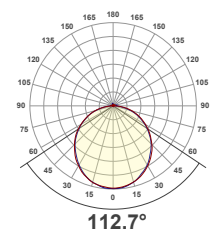

Diode Visibility

Grazer Optical
25°, 40°, 50°

Photometric Performance

GRAZER

25°

40°

50°

DOWNLIGHT - EXTERNAL LENS

Product shown: BOOM with brass decor panel and black end caps.

UPLIGHT OPTIONS

Diode Visibility

Asymmetric Optical
40°, 60°, 70°, 90°, 110°, 145°, 170°

Photometric Performance

ASYM

40°

60°